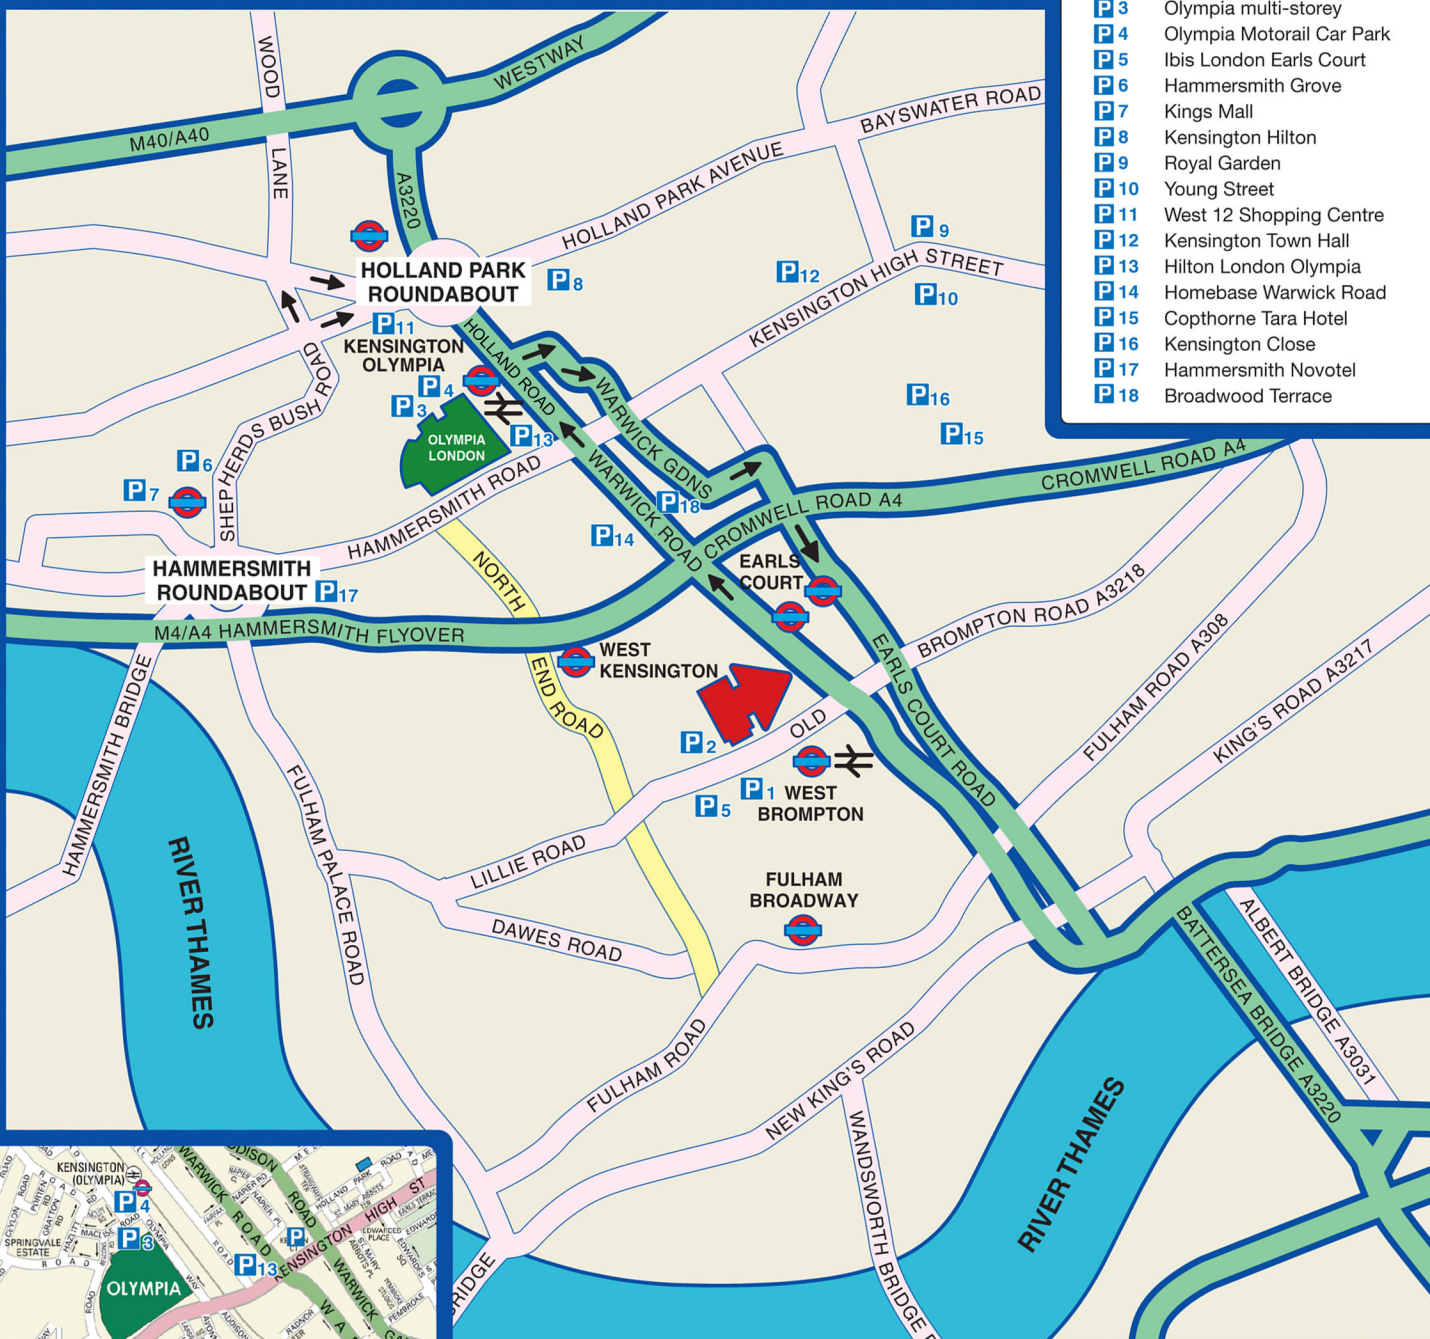

How to get here...

Key to Parking	
P1	Earls Court Seagrave Road
P2	Earls Court Red
P3	Olympia multi-storey
P4	Olympia Motorail Car Park
P5	Ibis London Earls Court
P6	Hammersmith Grove
P7	Kings Mall
P8	Kensington Hilton
P9	Royal Garden
P10	Young Street
P11	West 12 Shopping Centre
P12	Kensington Town Hall
P13	Hilton London Olympia
P14	Homebase Warwick Road
P15	Cophorne Tara Hotel
P16	Kensington Close
P17	Hammersmith Novotel
P18	Broadwood Terrace

How to get here

It's quicker and easier to travel to Olympia via public transport

Underground

Kensington
Olympia Station
(District Line) is adjacent to the venue

Bus

Hammersmith Road 9, 10, 27, 28
Holland Road 49
North End Road 391
London Transport Info: 020 7222 1234

Rail

Kensington Olympia mainline station provides direct services to Clapham Junction, Gatwick Airport, Brighton & Watford Junction
Rail Information: 08457 48 49 50

Air

Heathrow Airport 0870 00 00 123
Gatwick Airport 0870 000 2468
Stansted Airport 0870 00 00 303
City Airport 020 7646 0088
Luton Airport 01582 405 100