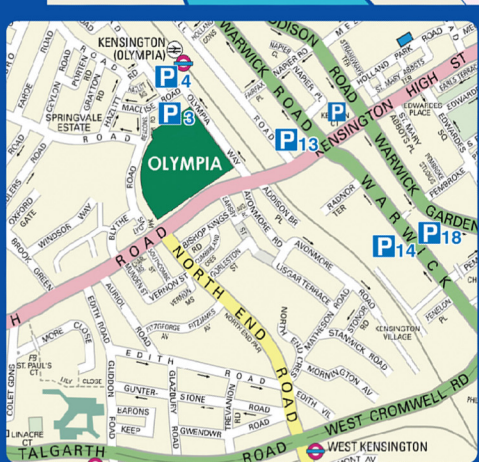

How to get here...

Key to Parking	
P1	Earls Court Seagrave Road
P2	Earls Court Red
P3	Olympia multi-storey
P4	Olympia Motorail Car Park
P5	Ibis London Earls Court
P6	Hammersmith Grove
P7	Kings Mall
P8	Kensington Hilton
P9	Royal Garden
P10	Young Street
P11	West 12 Shopping Centre
P12	Kensington Town Hall
P13	Hilton London Olympia
P14	Homebase Warwick Road
P15	Cophorne Tara Hotel
P16	Kensington Close
P17	Hammersmith Novotel
P18	Broadwood Terrace

How to get here

It's quicker and easier to travel to Olympia via public transport

Underground

Kensington
Olympia Station
(District Line) is adjacent to the venue

Bus

Hammersmith Road 9, 10, 27, 28
Holland Road 49
North End Road 391
London Transport Info: 020 7222 1234

Rail

Kensington Olympia mainline station provides direct services to Clapham Junction, Gatwick Airport, Brighton & Watford Junction
Rail Information: 08457 48 49 50

Air

Heathrow Airport 0870 00 00 123
Gatwick Airport 0870 000 2468
Stansted Airport 0870 00 00 303
City Airport 020 7646 0088
Luton Airport 01582 405 100